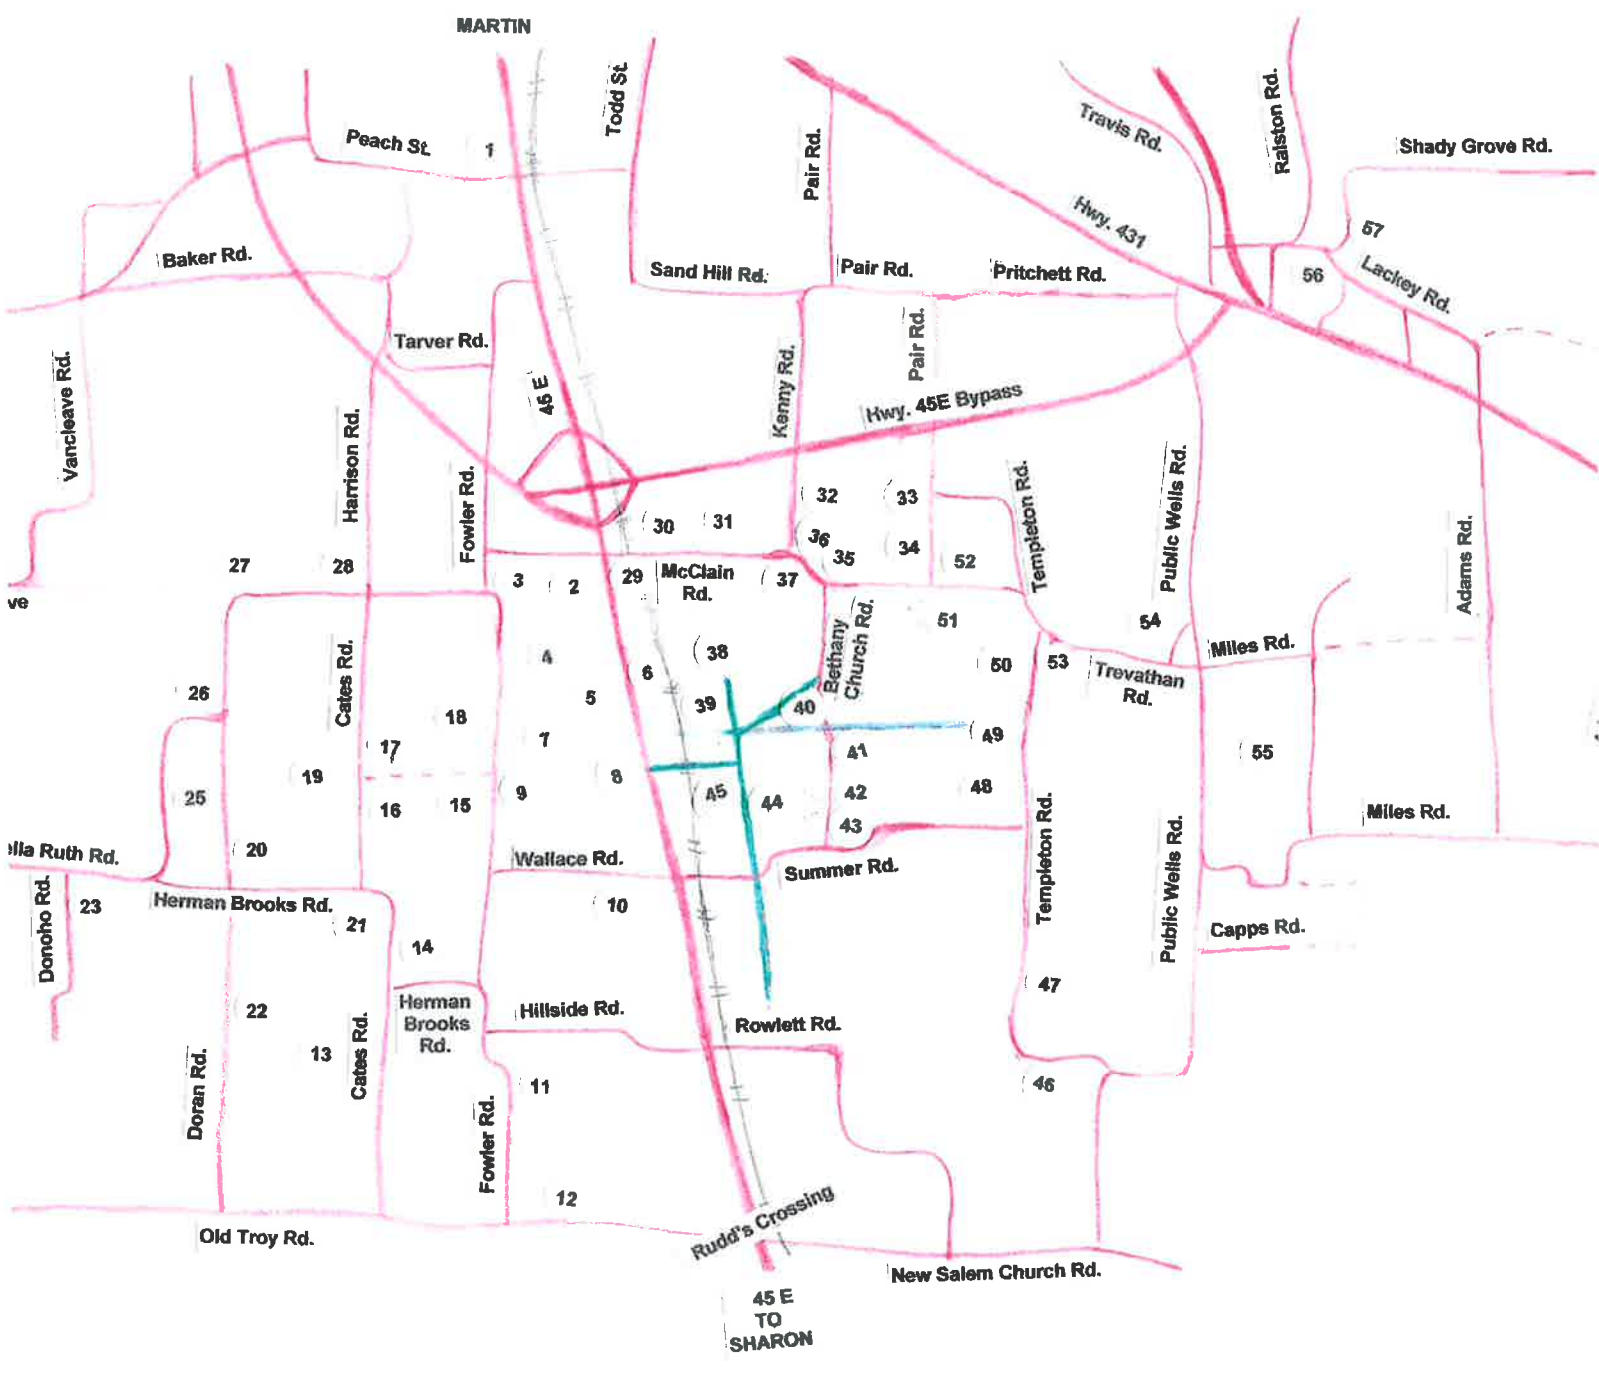

Historical map of area around Freeman Cemetery,
Weakley County, Tennessee, created by Deborah
Bullington Johnson.

MAP KEY

- * The red lines are modern day roads.
- * The green lines represent the first roads that existed in the Bethany Church area.
- * The blue line represents a later road that was built (going east to west by Bethany Church).
- * None of these green or blue roads are in existence today.

- 1 Tom Bullington home
- 2 Gil & Dove Staulcup home
- 3 Fonzie & Ella Bullington Cavin home
- 4 Newton & Mollie Bullington home
- 5 Gill-Dove Airport
- 6 Vincent Implements (current)
- 7 Capt. William T. & Susan Baldrige home
- 8 Wood Cemetery & old Wood homeplace
- 9 Alec Baldrige place
- 10 John Penick place
- 11 old Nolan Penick place
- 12 Pleasant Hill Baptist Church
- 13 Cates Cemetery
- 14 Don Hall place
- 15 John Crockett place
- 16 Ben & Nannie Baldrige Freeman place
- 17 old Hannings place
- 18 Nolan Penick's last home
- 19 Herbert Penick home
- 20 Central Academy
- 21 Bill Penick place

- 48** Union High
- 49** W. S. & Lona Baker Miles homeplace
- 50** Carlton home – Carlton Cemetery behind home]
- 51** Clint Trevathan home [later became Mose Trevathan home]
- 52** Old Ellis home
- 53** John A. & Jenny Drummond Miles home
- 54** Public Wells Church
- 55** Crutchfield Rowlett Cemetery
- 56** Ralston Cemetery
- 57** Ralston School